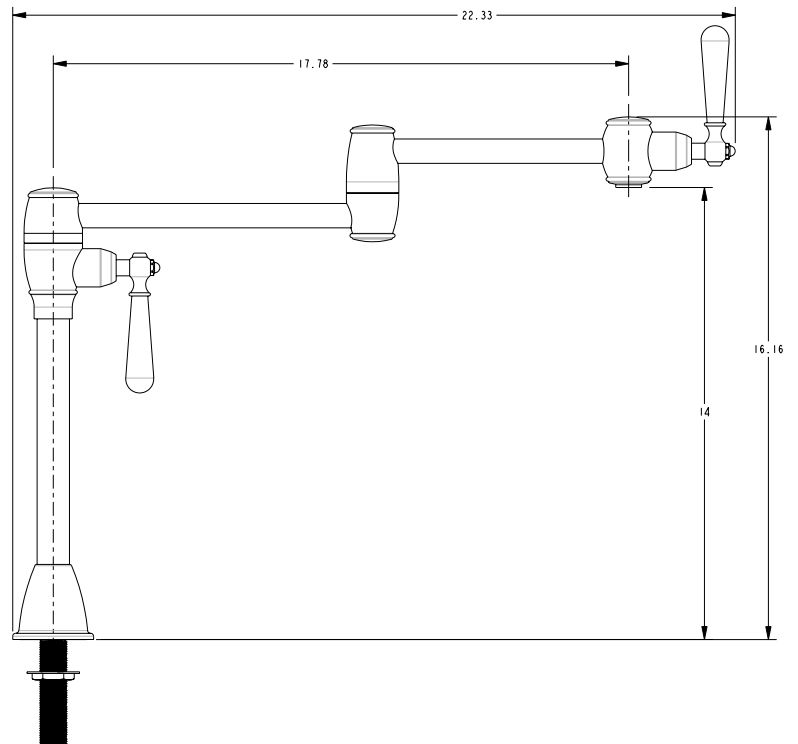

FEATURED MODEL

157-064-ST Pot Filler Faucet Deck Mounted in Stainless (Satin Nickel)

ADDITIONAL MODELS

157-064-CR Polished Chrome

FEATURES

- Cold water only
- Solid brass body and dual shut-off valves
- Ceramic disc cartridge
- Wall mounted
- 2.2 G.P.M. flow rate
- Two quarter-turn shut-off valves

PRODUCT SPECIFICATION

Kitchen faucet to be deck mounted pot filler with solid brass body, ceramic disc cartridge, and two quarter-turn shut-off valves. Faucet dimensions to be as follows: Overall length: 22-3/8". Kitchen faucet to be Blanco Pot Filler, Deck Mounted, Model 157-064-_____ in _____ finish.

- Polished Chrome 157-064-CR
- Stainless (Satin Nickel) 157-064-ST

MODEL 157-064

NOMINAL DIMENSIONS

MODEL	OVERALL LENGTH	SPOUT HEIGHT
157-064	22-3/8	14

JOB INFORMATION

Job Name: _____

Contact: _____

Date Specified: _____

Specifier: _____

Contractor: _____

See next page for exploded parts drawing and parts list.

BLANCO AMERICA
800.451.5782
www.blancoamerica.com

POT FILLER DECK MOUNTED

MODEL 157-064

NUM.	DOC. PART #
1	02241
2	02859
3	02860
4	02861
5	13985
6	15222
7	18196
8	18197
9	18742
10	19050
11	19051
12	19052
13	19053
14	19056
15	19172
16	19173
17	91059
18	91060
19	91100
20	91819
21	91895